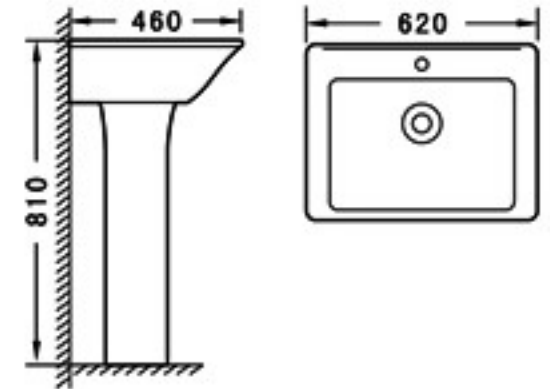

Code: 2366A

直冲式连体坐便器(横排)

Washdown One-piece Closet(P-trap)

Size: 630 × 365 × 820mm

S-trap, 220, 250, 300mm Roughing-in

P-trap, 180mm Roughing-in

Code: 2366B

立柱盆

Pedestal Basin

Size: 620 × 460 × 810mm

Fixing to wall back

Code: 2366C

妇洗器

Bidet

Size: 550 × 380 × 460mm

Fixing to wall back