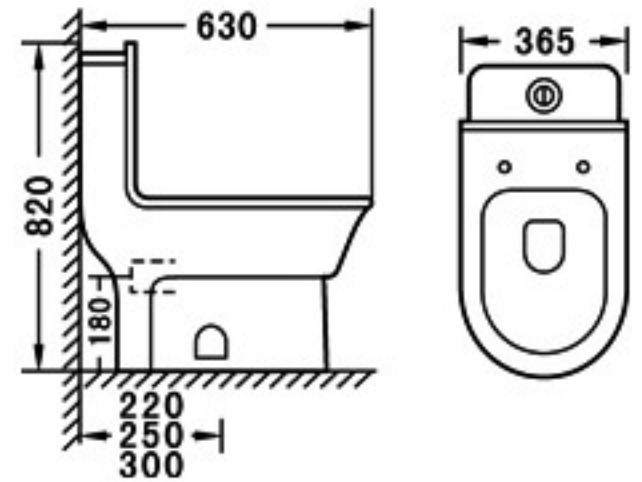

Code: 2366A

直冲式连体坐便器(横排)

Washdown One-piece Closet(P-trap)

Size: 630 × 365 × 820mm

S-trap, 220, 250, 300mm Roughing-in

P-trap, 180mm Roughing-in

Code: 2366B

立柱盆

Pedestal Basin

Size: 620 × 460 × 810mm

Fixing to wall back

Code: 2366C

妇洗器

Bidet

Size: 550 × 380 × 460mm

Fixing to wall back