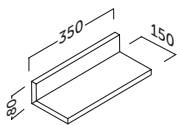

Landes auxiliry

L shelf

Vertical shelf