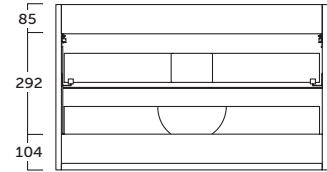

FRONT 22 mm (melamine)
FRONT 19 mm (white)
SIDE PANELS 16 mm.

60 (23.6")

70 (27.5")

80 (31.5")

100 (39.4")

120 1 sink (47.2")

120 2 sinks (47.2")

Viena column