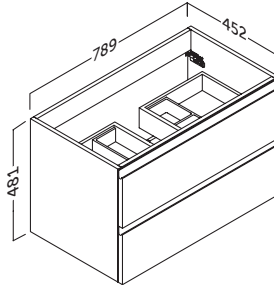

FRONT 22 mm (melamine)
FRONT 19 mm (white)
SIDE PANELS 16 mm.

60 (23.6")

70 (27.5")

80 (31.5")

100 (39.4")

120 1 sink (47.2")

120 2 sinks (47.2")

Viena column