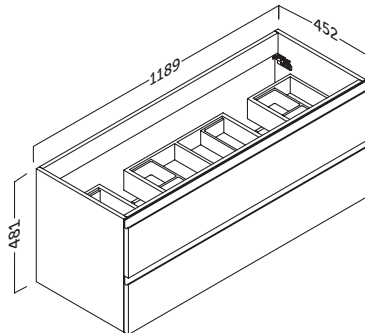

FRONT 22 mm (melamine)
FRONT 19 mm (white)
SIDE PANELS 16 mm.

60 (23.6")

70 (27.5")

80 (31.5")

100 (39.4")

120 1 sink (47.2")

120 2 sinks (47.2")

Viena column