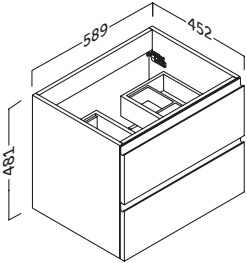

FRONT 22 mm (melamine)
FRONT 19 mm (white)
SIDE PANELS 16 mm.

60 (23.6")

70 (27.5")

80 (31.5")

100 (39.4")

120 1 sink (47.2")

120 2 sinks (47.2")

Viena column