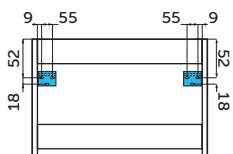

- 01 Glossy white
  Blanco brillo
  Blanc brillant
  Bianco lucido
  Weiss hochglanz
  Witte glanz
  أبيض لمع لكر
- 24 Natural oak
  Roble natural
  Chêne naturel
  Rovere naturale
  Natureiche
  Naturele eiken
  بلوط طبيعي
- 37 Grey pine
  Pino gris
  Pin gris
  Pino-grigio
  Kiefer grau
  Grijs pijn
  سرو رمادي
- 44 Wenge nature
  Wengué nature
  بني غامق طبيعي

- Texture finish. Acabado con textura. Finition texture. Finitura trama. Textur-Finish. Textuur afwerking. الانتهاء من الملمس.
- Organizer unit. Organizador. Organisateur. Organizzatore. Obere Ablage. Superieure Organizer. منظم درج علوي.
- Soft close. Cierre amortiguado. Fermeture ralentie. Frenata soft close. Sanfter Verschluss. Zachtsluitend. نظام إغلاق التوماتيكي.
- Adjustable front. Frente cajón regulable. Façades réglables. Frontali regolabili. Einstellbare Vorderseite. Verstelbaar front. الدروج الامامية قابلة للتعديل.
- Hettich sliding system. Guías Hettich. Glissières Hettich. Guide Hettich. Korpusschiene Hettich. Hettich lade system. مفصلات الامامية هيتش.
- Glossy lacquered finish. Acabado lacado brillo. Laquéé brillant. Laccato lucido. Glänzend lackiert. Hoogglans gelakt. لكر لمع.
- Textured melamine. Melamina con textura. Melamine structuré. Melamina testurizzata. Textur mit Relief. Reliefstructuur. ملمس منقوش.

FRONT 22 mm (melamine)
FRONT 19 mm (white)
SIDE PANELS 16 mm.

60 (23.6")

70 (27.5")

80 (31.5")

100 (39.4")

120 1 sink (47.2")

120 2 sinks (47.2")

Viena column

- Soft close. Cierre amortiguado. Fermeture ralentie. Frenata soft close. Sanfter Verschluss. Zachtsluitend. نظام إغلاق التوماتيكي.
- Glass shelf. Estante de cristal. Étagère en verre. Glasablage. Glasregal. glazen plank. الجرف الزجاجي.
- Reversible