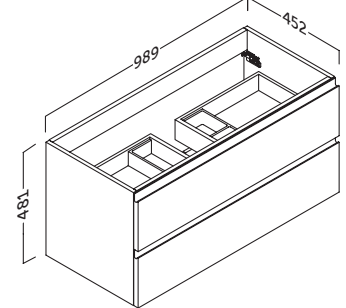

FRONT 22 mm (melamine)
FRONT 19 mm (white)
SIDE PANELS 16 mm.

60 (23.6")

70 (27.5")

80 (31.5")

100 (39.4")

120 1 sink (47.2")

120 2 sinks (47.2")

Viena column