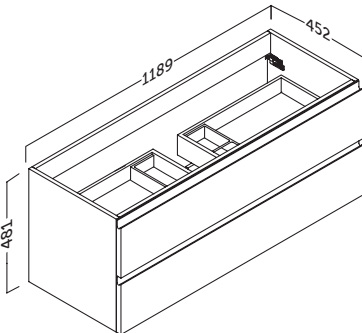

FRONT 22 mm (melamine)
FRONT 19 mm (white)
SIDE PANELS 16 mm.

60 (23.6")

70 (27.5")

80 (31.5")

100 (39.4")

120 1 sink (47.2")

120 2 sinks (47.2")

Viena column