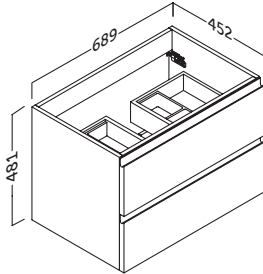

FRONT 22 mm (melamine)
FRONT 19 mm (white)
SIDE PANELS 16 mm.

60 (23.6")

70 (27.5")

80 (31.5")

100 (39.4")

120 1 sink (47.2")

120 2 sinks (47.2")

Viena column