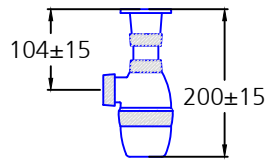

** RECOMENDED WASTE OUTLET For Solid Surface & Marble worktops