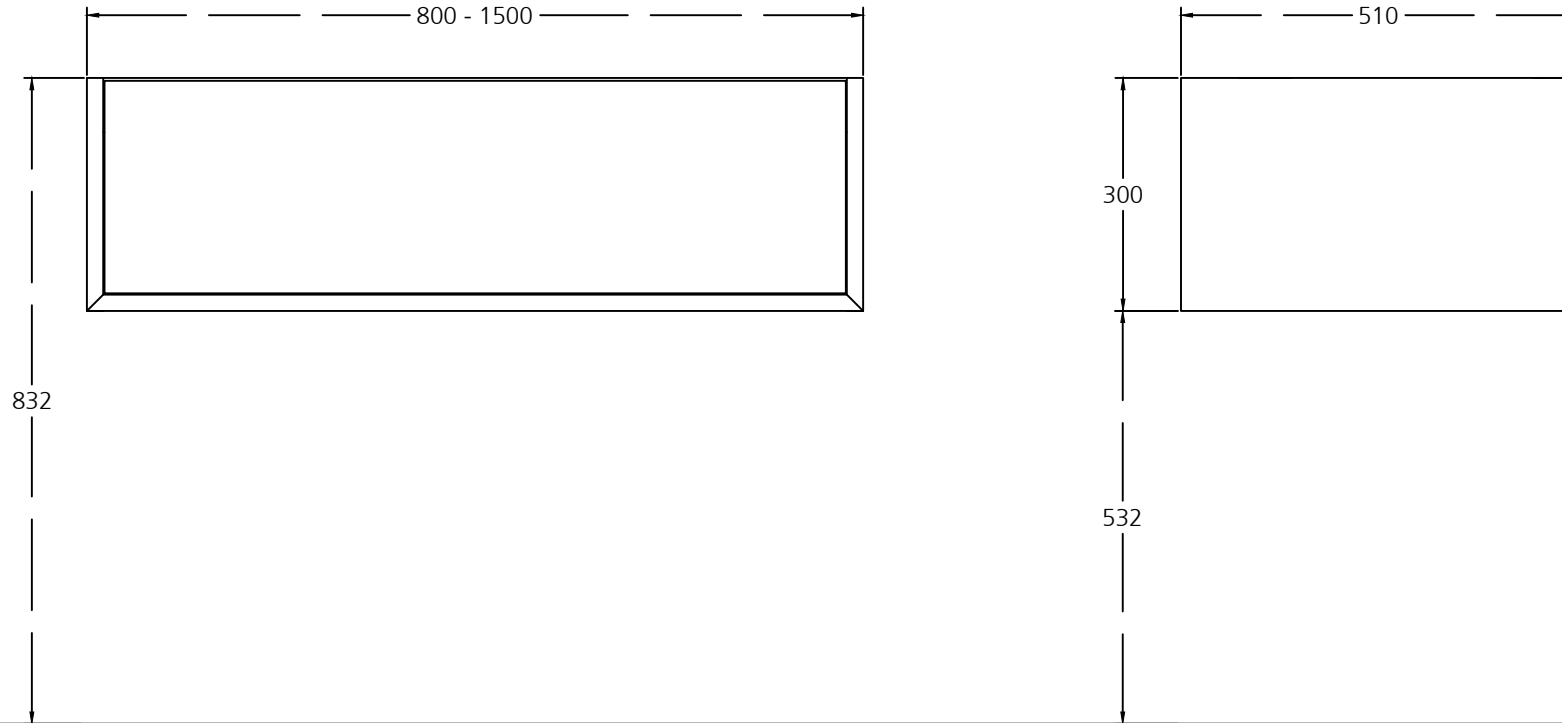

This plan is property of NAXANI DESIGN S.L IT IS PROHIBITED TO REPRODUCE WITHOUT EXPRESS AUTHORIZATION.

Tolerance ± 2 mm

MATERIAL		FINISH	DIMENSIONS		PIECE
SOLID WOOD / MFC		Lacquer / Melamine	___x510x300		PRENN 31 INSTALLATION
DESIGN	DATE	UNITS	PAGE	PAGES	SERIES
A.T.G.	07-12-2020	mm	2	2	PRENN

We reserve the right to make technical changes to improve our products without prior warning.