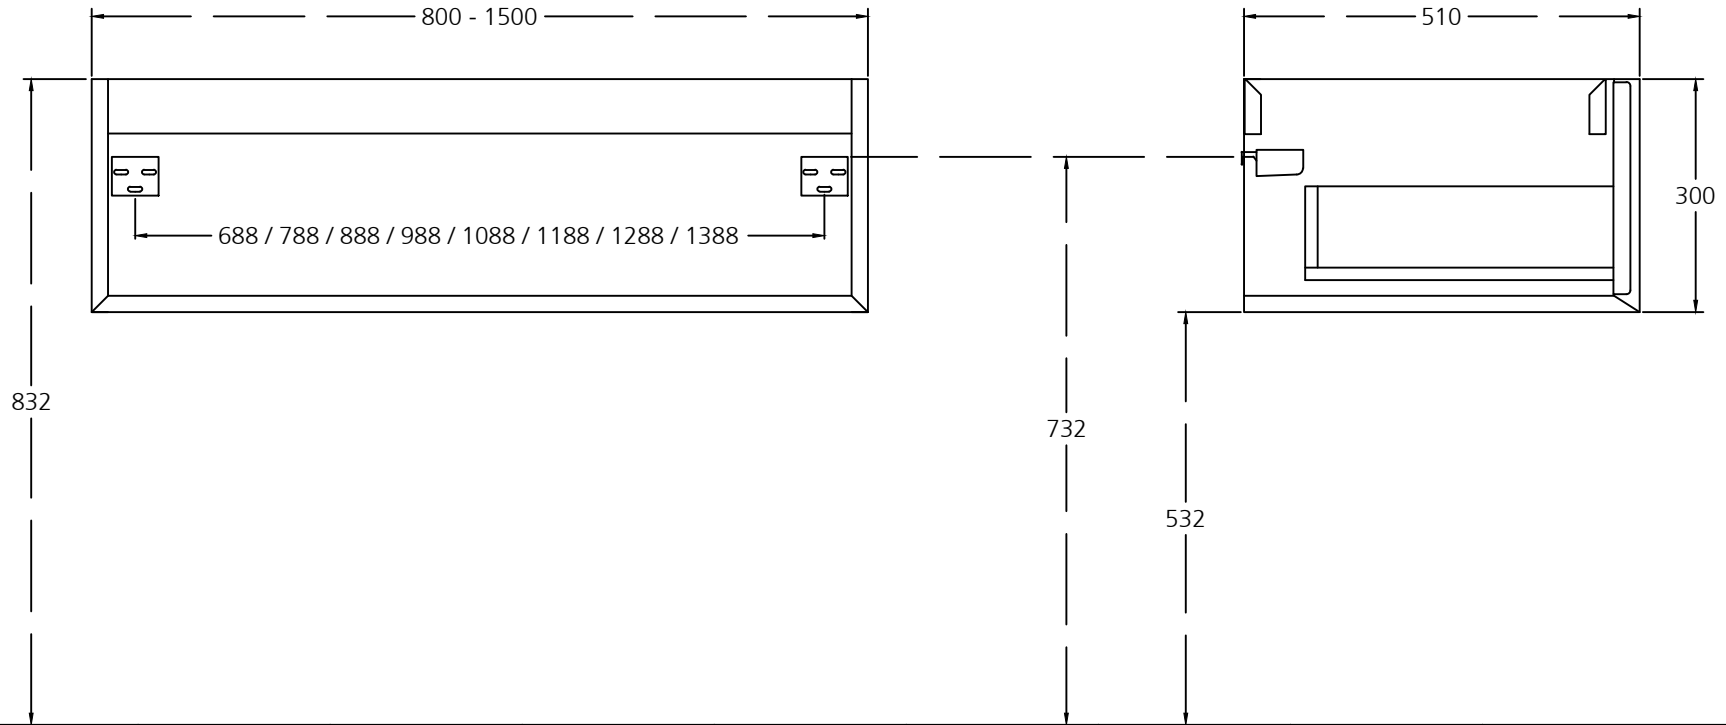

### Wall Fixings

\* RECOMENDED WASTE OUTLET For Undermount Basins "WIRQUIN SENZO D32"

\*\* RECOMENDED WASTE OUTLET For Solid Surface & Marble worktops

Tolerance  $\pm 2\text{mm}$

Compatible Washbasins *	Borvo / 2R / Forma Sml & Lrg (from1200) / Patra / Prenn / Tulpan / Hygge / Alma / Ares / Aran / Inis / Daro / Latu
Compatible Worktops **	9mm Solid Surface / Marble

MATERIAL		FINISH	DIMENSIONS		PIECE
SOLID WOOD / MFC		Lacquer / Melamine	___x510x300		PRENN 31 INSTALLATION
DESIGN	DATE	UNITS	PAGE	PAGES	SERIES
A.T.G.	07-12-2020	mm	1	2	PRENN

This plan is property of NAXANI DESIGN S.L IT IS PROHIBITED TO REPRODUCE WITHOUT EXPRESS AUTHORIZATION.

Tolerance  $\pm 2$ mm

MATERIAL		FINISH	DIMENSIONS		PIECE
SOLID WOOD / MFC		Lacquer / Melamine	___x510x300		PRENN 31 INSTALLATION
DESIGN	DATE	UNITS	PAGE	PAGES	SERIES
A.T.G.	07-12-2020	mm	2	2	PRENN

We reserve the right to make technical changes to improve our products without prior warning.