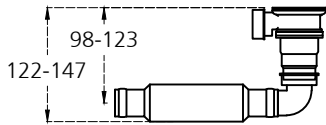

* RECOMENDED WASTE OUTLET For Undermount Basins "WIRQUIN SENZO D32"