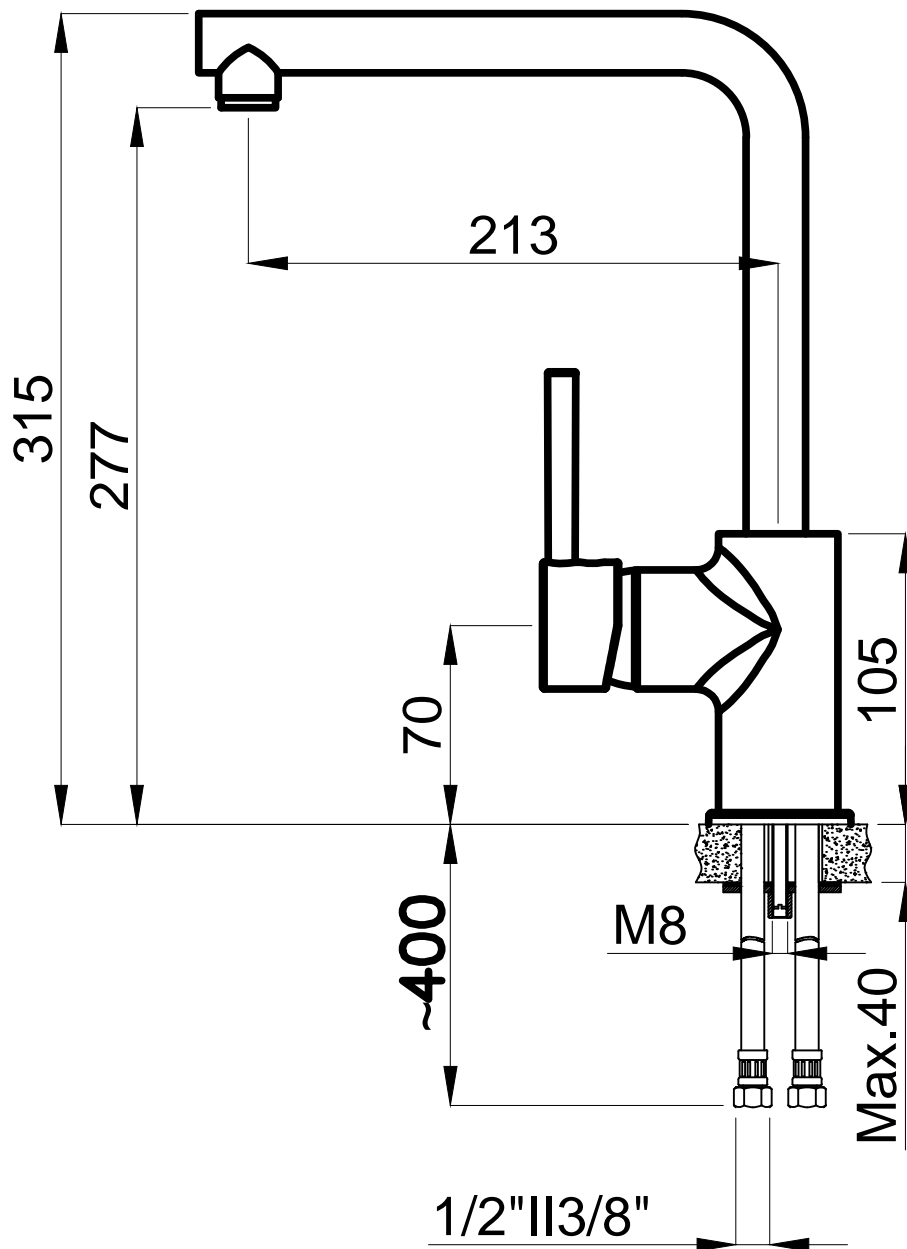

Inova II Series

**Adell**

Kitchen Faucet

Product Code: 15294441

[www.adell.com](http://www.adell.com)

Adell Faucet and Valve Production Co.