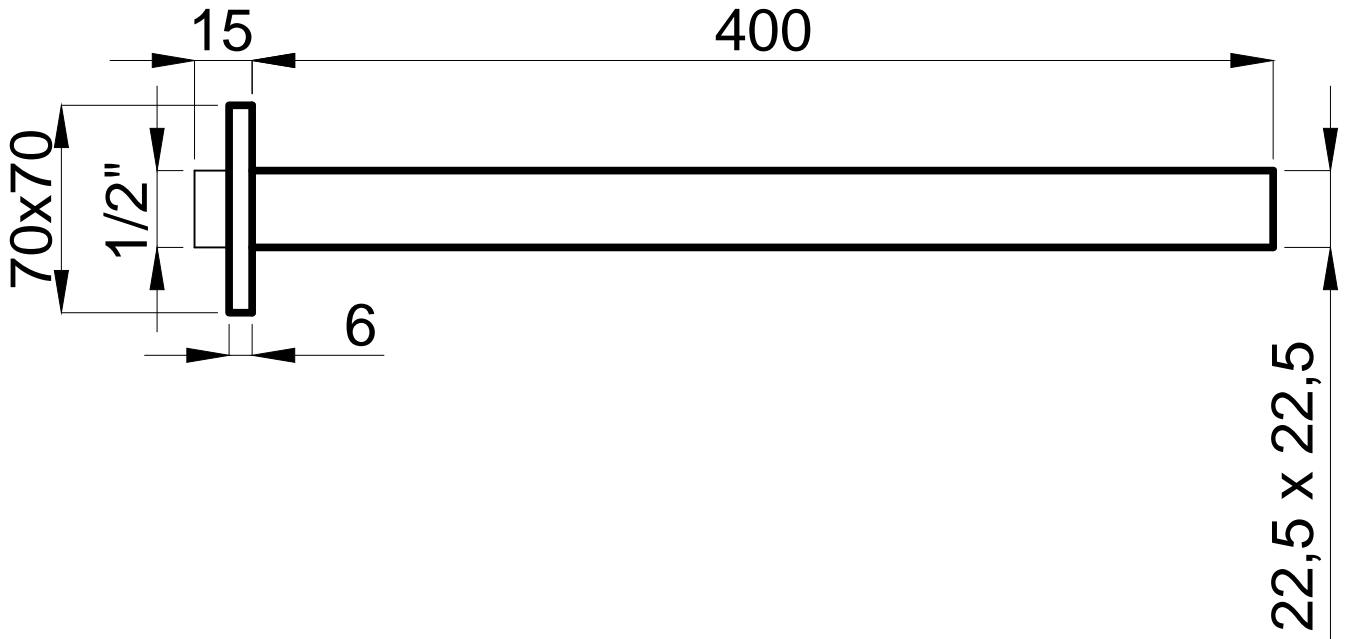

## Wall Shower Head Connection

**Adell**

Ürün Kodu: 15784107

[www.adell.com](http://www.adell.com)

Adell Faucet and Valve Production Co.