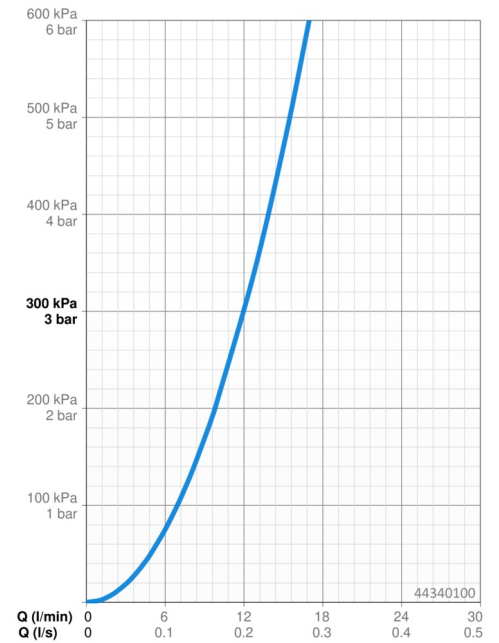

Regulations

EN standard **EN 1112**