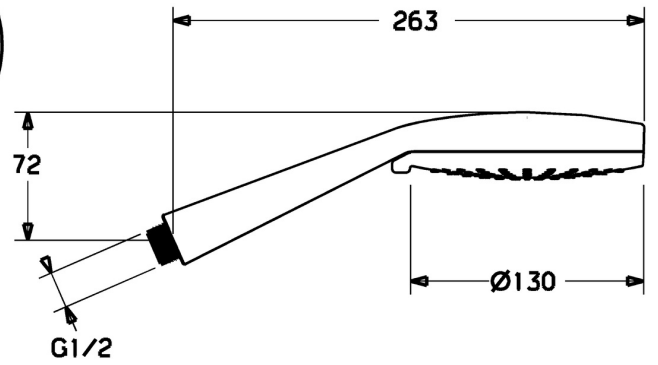

Spare parts

SP44310100

Name	Code
N.I. Strainer	59906859