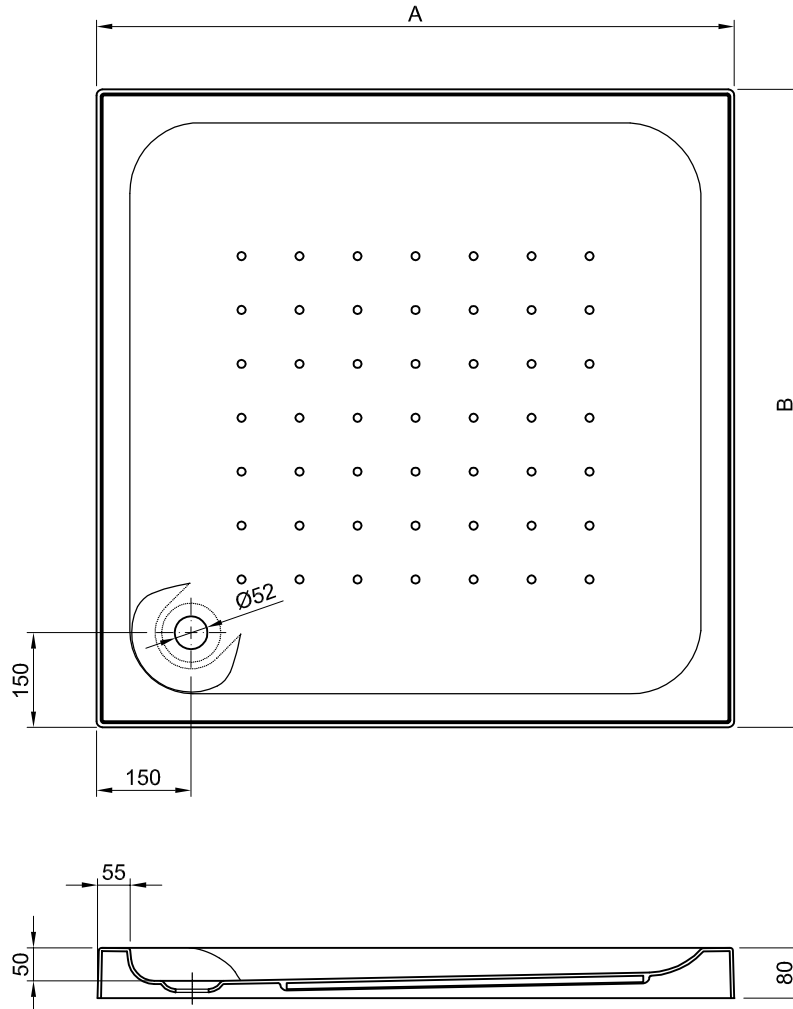

Ficha Técnica

Dim.	Ref.	A	B	Peso (Kg)
800x800	B80EFC5D	800	800	10
900x900	B90EFC5D	900	900	12
1000x1000	B100EFC5D	1000	1000	14

Dimensões em mm

PRODUTOS ASSOCIADOS:

Designações	Ref.
Estrado Esfera 800x800x12 (Cor Wengué)	EMEFQ808078C
Estrado Esfera 900x900x12 (Cor Wengué)	EMEFQ909078C
Estrado Esfera 1000x1000x12 (Cor Wengué)	EMEFQ101078C

MODEL FEATURES:

MATERIAL: Crosslinked cast acrylic sheet with 3.2 mm acc/standard EN263 (NF)

SPECIFICATIONS:

- Free standing
- Uses Ø 55 mm shower waste (not included)
- Antislip

EUROPEAN STANDARDS: EN 14527 - CL1 + CL2

AVAILABLE COLORS : White

WEIGHT: See table

PART:

- DESCRIPTION: Rectangular shower tray
- SERIES: ESFERA
- VERSION: Square with 50 mm deep shower tray and 80 mm integral upstands
- REF: See table

Technical Sheet

Designations	Ref.
Ø 55 mm shower waste	23266

The products presented follow technical specifications by Sanitana S.A. Dimensions provided are indicative only. For custom installation, should only be considered the dimensions measured directly on the part to be installed. We reserve the right to make technical changes to improve the functionality of our products without prior notice.