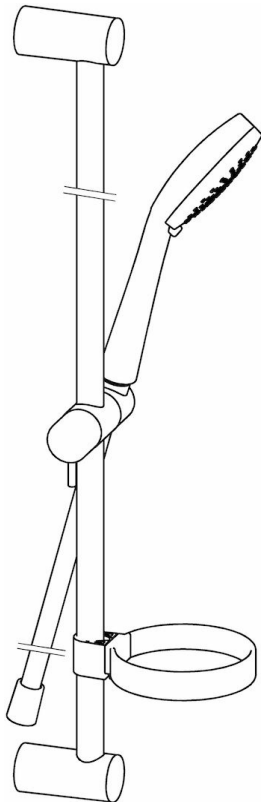

44150130 HANSAVIVA Shower set

EAN: 4015474238831

- Bathroom, Shower
- Chrome
- shower hose (1750 mm), adjustable shower rail support, soap dish
- needle, intense, rain, laminar
- Litter filter(s)
- Can be shortened, limescale protection technology

Technical data

Technical properties

DN-size (nominal dimension)	DN15
Hot water supply	max. +65°C
Working pressure	50 - 500 kPa
Connection size	G1/2

Spare parts

SP44150130

	Code
2	59913743
2.1	59913744
2.2	59913742
3	59913755
4	44330100
4.2	59906859
5	44120300
5.1	59912304
7	59913983
7	59913745