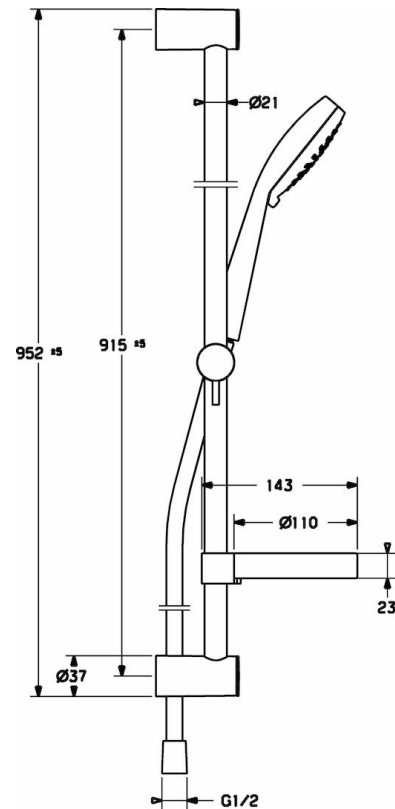

44150130 HANSAVIVA Shower set

EAN: 4015474238831

- Bathroom, Shower
- Chrome
- shower hose (1750 mm), adjustable shower rail support, soap dish
- needle, intense, rain, laminar
- Litter filter(s)
- Can be shortened, limescale protection technology

Technical data

Technical properties

DN-size (nominal dimension)	DN15
Hot water supply	max. +65°C
Working pressure	50 - 500 kPa
Connection size	G1/2

Spare parts

SP44150130

	Code
2	59913743
2.1	59913744
2.2	59913742
3	59913755
4	44330100
4.2	59906859
5	44120300
5.1	59912304
7	59913983
7	59913745