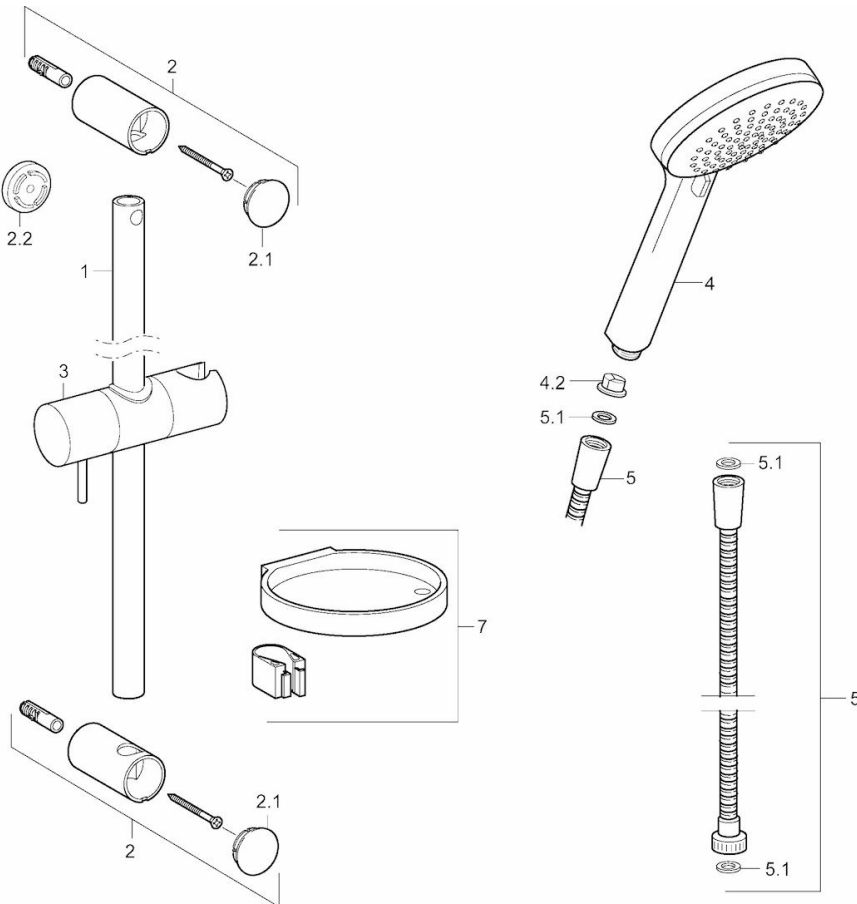

44150130 HANSAVIVA Shower set

EAN: 4015474238831

- Bathroom, Shower
- Chrome
- shower hose (1750 mm), adjustable shower rail support, soap dish
- needle, intense, rain, laminar
- Litter filter(s)
- Can be shortened, limescale protection technology

Technical data

Technical properties

DN-size (nominal dimension)	DN15
Hot water supply	max. +65°C
Working pressure	50 - 500 kPa
Connection size	G1/2

Spare parts

SP44150130

	Code
2	59913743
2.1	59913744
2.2	59913742
3	59913755
4	44330100
4.2	59906859
5	44120300
5.1	59912304
7	59913983
7	59913745