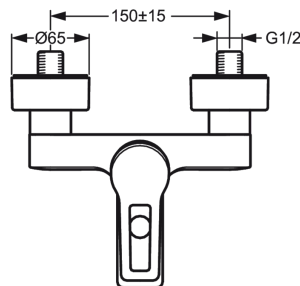

09742185

HANSATWIST

Bath and shower faucet

EAN: 4015474259843

- Bathroom
- Single-grip
- Chrome
- Fixed spout
- Long lever, Lever with H+C symbol, Loop lever
- pull diverter
- limitation option for maximum flow-rate
- body made of DZR brass

Technical data

Flow properties

Flow-rate at 300 kPa	0.33 / 0.32 l/s
Pressure loss with flow (0.3 l/s)	250 kPa

Technical properties

DN-size (nominal dimension)	DN15
Hot water supply	max. +90°C
Working pressure	100 - 1000 kPa

Regulations

Noise class	I (ISO 3822)
-------------	---------------------

Type approvals

KIWA	K6116/06
ItemTypeApprovalABP	PA-IX 29490/IDB
CSTB	322-M1-17/1
ACS	16 ACC NY 205

Spare parts

SP09742185

	Code
1	59913911
1.1	59904755
1.3	59912112
2	59912504
3	59913210
4	59912324
4	59913075
4.1	59912325
4.3	59912590
4.4	59905072
5.1	59902230
5.2	59913400
5.3	59902689
5.4	59905714
6.1	59913432
6.2	59904792
6.3	59910254
6.5	59912651
7	59913401
8	59912706
8.1	59912801
N.I.	59912108