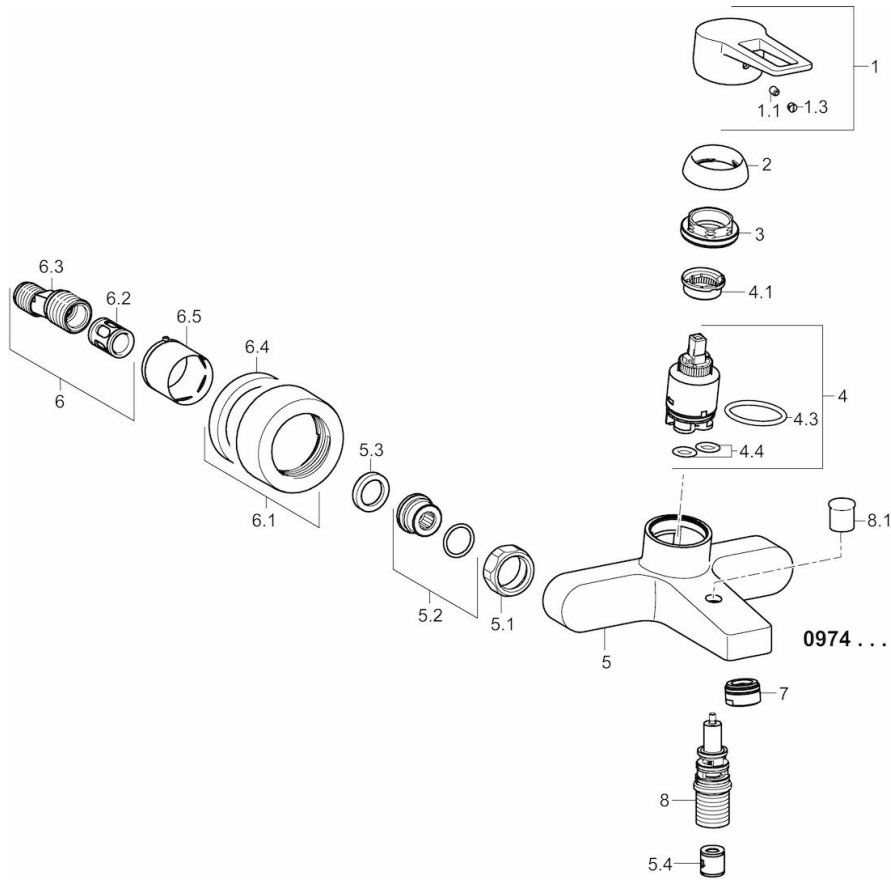

09742185

HANSATWIST

Bath and shower faucet

EAN: 4015474259843

- Bathroom
- Single-grip
- Chrome
- Fixed spout
- Long lever, Lever with H+C symbol, Loop lever
- pull diverter
- limitation option for maximum flow-rate
- body made of DZR brass

Technical data

Flow properties

Flow-rate at 300 kPa	0.33 / 0.32 l/s
Pressure loss with flow (0.3 l/s)	250 kPa

Technical properties

DN-size (nominal dimension)	DN15
Hot water supply	max. +90°C
Working pressure	100 - 1000 kPa

Regulations

Noise class	I (ISO 3822)
-------------	---------------------

Type approvals

KIWA	K6116/06
ItemTypeApprovalABP	PA-IX 29490/IDB
CSTB	322-M1-17/1
ACS	16 ACC NY 205

Spare parts

SP09742185

	Code
1	59913911
1.1	59904755
1.3	59912112
2	59912504
3	59913210
4	59912324
4	59913075
4.1	59912325
4.3	59912590
4.4	59905072
5.1	59902230
5.2	59913400
5.3	59902689
5.4	59905714
6.1	59913432
6.2	59904792
6.3	59910254
6.5	59912651
7	59913401
8	59912706
8.1	59912801
N.I.	59912108