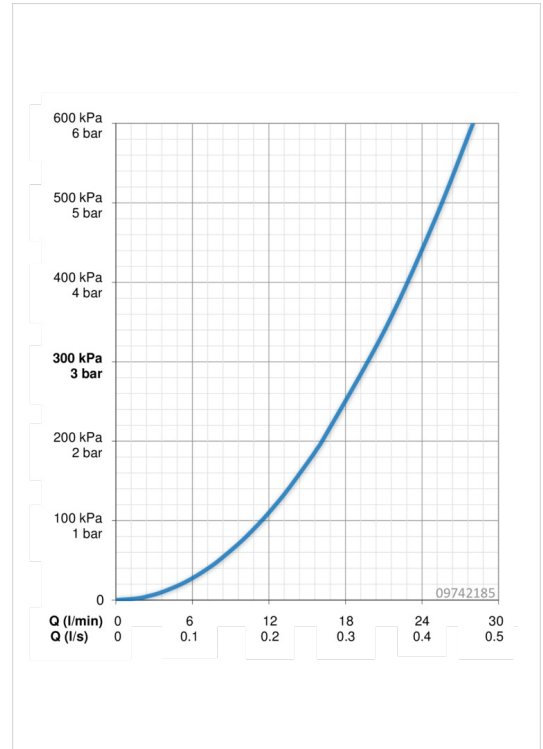

09742185

HANSATWIST

Bath and shower faucet

EAN: 4015474259843

- Bathroom
- Single-grip
- Chrome
- Fixed spout
- Long lever, Lever with H+C symbol, Loop lever
- pull diverter
- limitation option for maximum flow-rate
- body made of DZR brass

Technical data

Flow properties

Flow-rate at 300 kPa	0.33 / 0.32 l/s
Pressure loss with flow (0.3 l/s)	250 kPa

Technical properties

DN-size (nominal dimension)	DN15
Hot water supply	max. +90°C
Working pressure	100 - 1000 kPa

Regulations

Noise class	I (ISO 3822)

Type approvals

KIWA	K6116/06
ItemTypeApprovalABP	PA-IX 29490/IDB
CSTB	322-M1-17/1
ACS	16 ACC NY 205