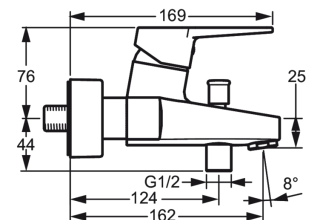

09742185

HANSATWIST

Bath and shower faucet

EAN: 4015474259843

- Bathroom
- Single-grip
- Chrome
- Fixed spout
- Long lever, Lever with H+C symbol, Loop lever
- pull diverter
- limitation option for maximum flow-rate
- body made of DZR brass

Technical data

Flow properties

Flow-rate at 300 kPa	0.33 / 0.32 l/s
Pressure loss with flow (0.3 l/s)	250 kPa

Technical properties

DN-size (nominal dimension)	DN15
Hot water supply	max. +90°C
Working pressure	100 - 1000 kPa

Regulations

Noise class	I (ISO 3822)

Type approvals

KIWA	K6116/06
ItemTypeApprovalABP	PA-IX 29490/IDB
CSTB	322-M1-17/1
ACS	16 ACC NY 205