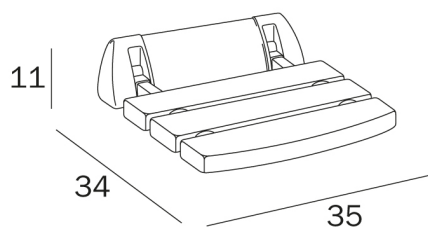

HOTELLERIE

design Studio Inda

COD A0436A

Folding shower seat 1.600N (~
160KG)

TECHNICAL DESIGN

FINISHES

WW White