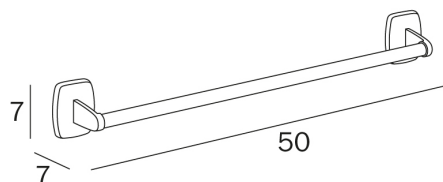

EXPORT

design Studio Inda

COD A2218A

Tower holder

TECHNICAL DESIGN

FINISHES

CR Chrome-plated

EXPORT

design Studio Inda

TECHNOLOGIES

VARIATIONS

COD A2218A

Tower holder

Centre distance 30 cm

COD A2218B

Tower holder

Centre distance 45 cm

COD A2218C

Tower holder

Centre distance 60 cm

PARTS

INDA srl
Operational Headquarters
Via dell'Industria, 41
I-24040 Pagazzano (BG)

tel. +39 0363 38061
fax. +39 0363 070035
Administration +39 0363 740103