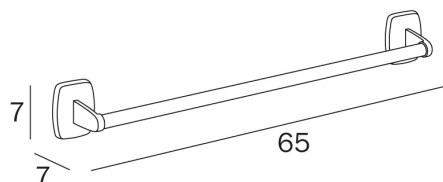

EXPORT

design Studio Inda

COD A2218A

Tower holder

TECHNICAL DESIGN

FINISHES

CR Chrome-plated

EXPORT

design Studio Inda

TECHNOLOGIES

VARIATIONS

COD A2218A

Tower holder

Centre distance 30 cm

COD A2218B

Tower holder

Centre distance 45 cm

COD A2218C

Tower holder

Centre distance 60 cm

PARTS

INDA srl
Operational Headquarters
Via dell'Industria, 41
I-24040 Pagazzano (BG)

tel. +39 0363 38061
fax. +39 0363 070035
Administration +39 0363 740103