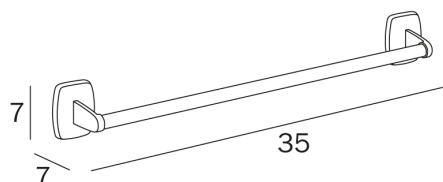

EXPORT

design Studio Inda

COD A2218A

Tower holder

TECHNICAL DESIGN

FINISHES

CR Chrome-plated

EXPORT

design Studio Inda

TECHNOLOGIES

VARIATIONS

COD A2218A

Tower holder

Centre distance 30 cm

COD A2218B

Tower holder

Centre distance 45 cm

COD A2218C

Tower holder

Centre distance 60 cm

PARTS

INDA srl
Operational Headquarters
Via dell'Industria, 41
I-24040 Pagazzano (BG)

tel. +39 0363 38061
fax. +39 0363 070035
Administration +39 0363 740103