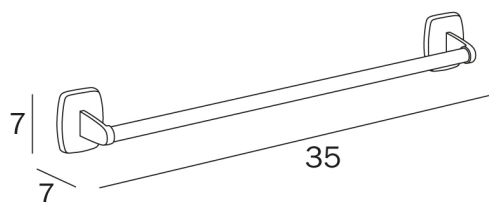

EXPORT

design Studio Inda

COD A2218A

Tower holder

TECHNICAL DESIGN

FINISHES

CR Chrome-plated

EXPORT

design Studio Inda

TECHNOLOGIES

VARIATIONS

COD A2218A

Tower holder

Centre distance 30 cm

COD A2218B

Tower holder

Centre distance 45 cm

COD A2218C

Tower holder

Centre distance 60 cm

PARTS

INDA srl
Operational Headquarters
Via dell'Industria, 41
I-24040 Pagazzano (BG)

tel. +39 0363 38061
fax. +39 0363 070035
Administration +39 0363 740103