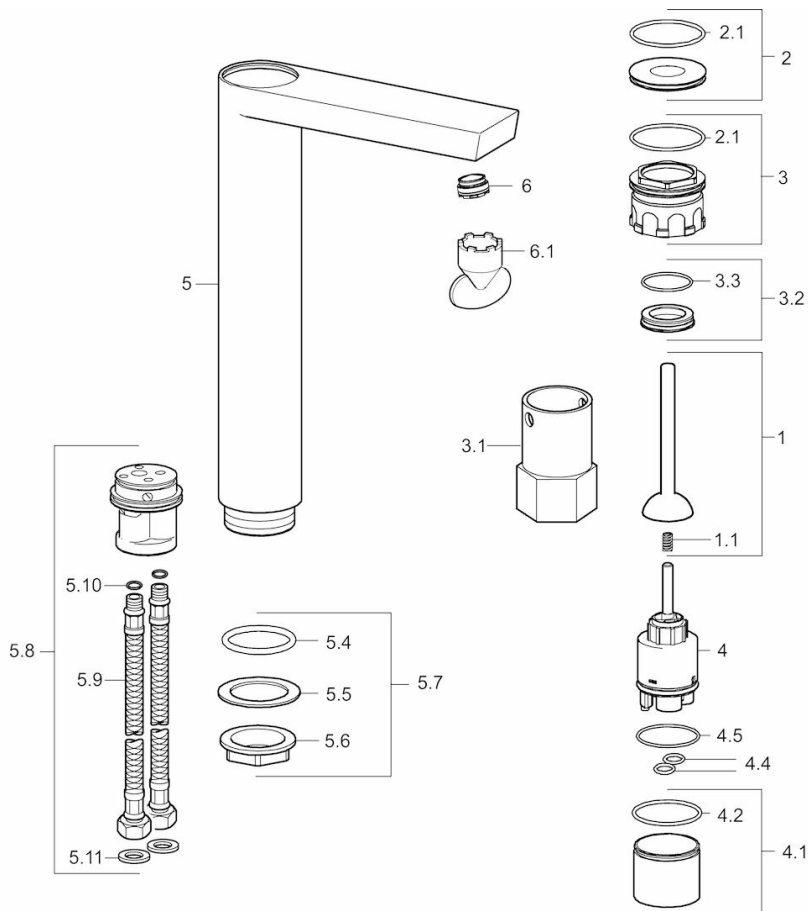

57102201 HANSATELA High washbasin faucet

EAN: 4015474162884

- Bathroom
- Single-grip
- Chrome
- Fixed spout
- CACHÉ®, without housing directly screwed into the faucet spout
- Pin lever
- Without pop-up waste
- flexible inlet pipe(s)
- body made of DZR brass, Without draw-rod opening

Technical data

Flow properties

Flow-rate at 300 kPa (with flow controller)	0.10 l/s
Pressure loss with flow (0.1 l/s)	200 kPa

Technical properties

DN-size (nominal dimension)	DN15
Hot water supply	max. +90°C
Working pressure	100 - 1000 kPa
Connection size	G3/8

Regulations

Noise class	I (ISO 3822)
-------------	---------------------

Type approvals

ItemTypeApprovalABP	P-IX 28361/IO
ACS	15 ACC LY 432

Spare parts

SP57102201

	Code
1	59913090
1.1	59913091
2	59913088
2.1	59911507
3	59913089
3.1	59913092
3.2	59913096
4	59913051
4.1	59913093
4.4	59905072
4.5	59912590
5.10	59902337
5.11	59912551
5.7	59913479
5.7	59913250
5.8	59913249
5.9	59913166
6	59913741
6.1	59913134