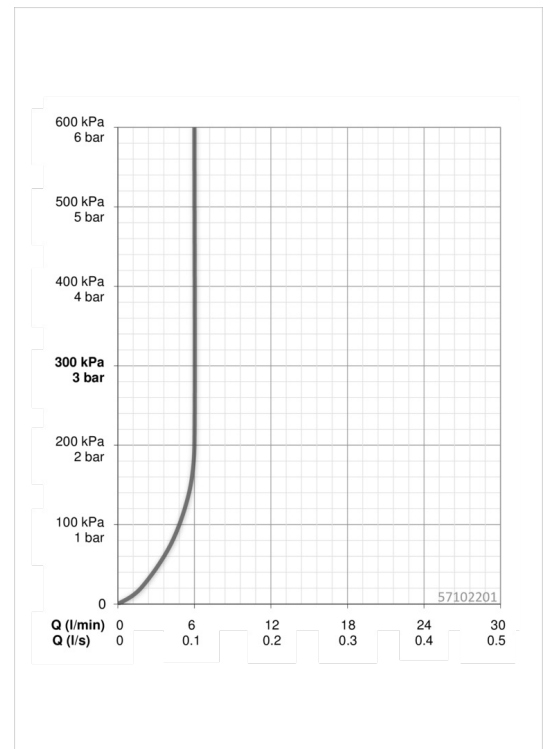

Type approvals

ItemTypeApprovalABP	P-IX 28361/IO
ACS	15 ACC LY 432