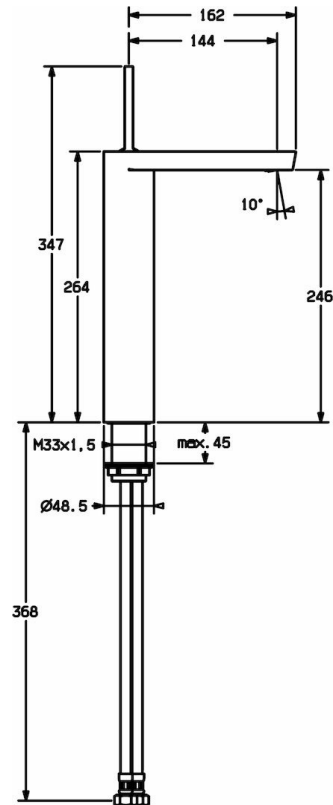

57102201 HANSATELA High washbasin faucet

EAN: 4015474162884

- Bathroom
- Single-grip
- Chrome
- Fixed spout
- CACHÉ®, without housing directly screwed into the faucet spout
- Pin lever
- Without pop-up waste
- flexible inlet pipe(s)
- body made of DZR brass, Without draw-rod opening

Technical data

Flow properties

Flow-rate at 300 kPa (with flow controller)	0.10 l/s
Pressure loss with flow (0.1 l/s)	200 kPa

Technical properties

DN-size (nominal dimension)	DN15
Hot water supply	max. +90°C
Working pressure	100 - 1000 kPa
Connection size	G3/8

Regulations

Noise class	I (ISO 3822)
-------------	---------------------

Type approvals

ItemTypeApprovalABP	P-IX 28361/IO
ACS	15 ACC LY 432

Spare parts

SP57102201

	Code
1	59913090
1.1	59913091
2	59913088
2.1	59911507
3	59913089
3.1	59913092
3.2	59913096
4	59913051
4.1	59913093
4.4	59905072
4.5	59912590
5.10	59902337
5.11	59912551
5.7	59913479
5.7	59913250
5.8	59913249
5.9	59913166
6	59913741
6.1	59913134