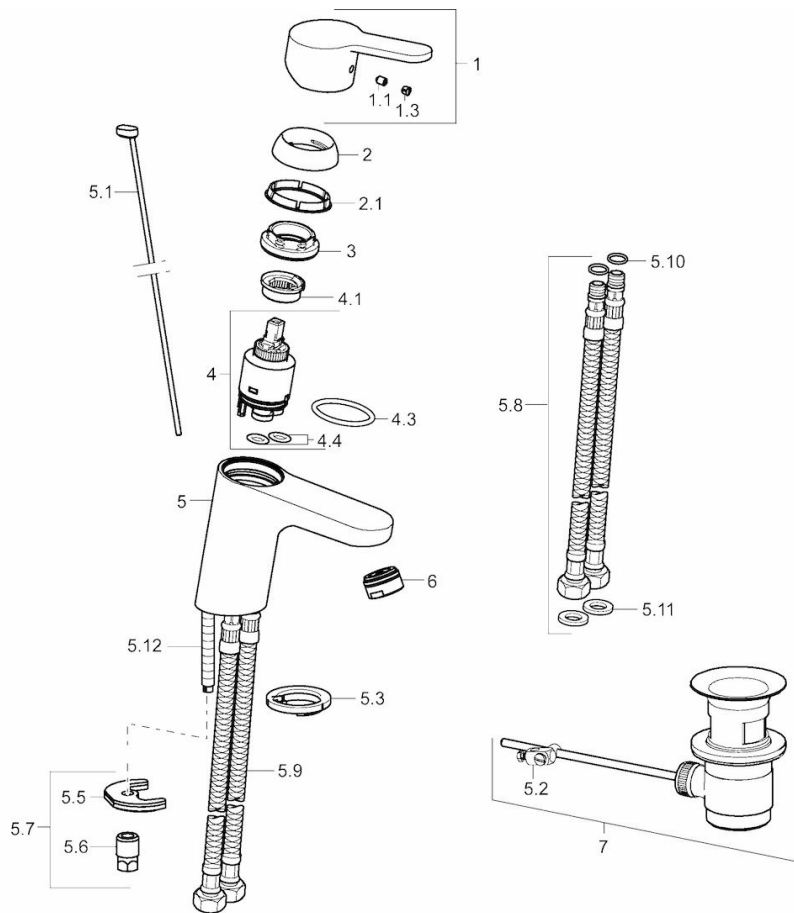

49402203

HANSAPRIMO

Washbasin faucet

EAN: 4015474253988

- Bathroom
- Single-grip
- Chrome
- Fixed spout
- HONEYCOMB® with improved lime protection, PCA® for a constant flow rate regardless of pressure fluctuations
- Lever with H+C symbol
- pop-up waste with draw-rod
- flexible inlet pipe(s)
- body made of DZR brass

Technical data

Flow properties

Flow-rate at 300 kPa (with flow controller) **0.10 l/s**

Technical properties

DN-size (nominal dimension) **DN15**

Connection size **G3/8**

Type approvals

DVGW **NW-6506CN0242**

KIWA **K6116/06**

ItemTypeApprovalABP **P-IX 28938/IA**

CSTB **322-M1-17/1**

ACS **16 ACC NY 205**

Spare parts

SP49402203

	Code
1	59913827
1.1	59904755
1.3	59912112
2	59912504
2.1	59913651
3	59913210
4	59912324
4	59913075
4.1	59912325
4.3	59912590
4.4	59905072
5.1	59913067
5.10	59902337
5.11	59912551
5.12	59912474
5.2	59904624
5.3	59913653
5.5	59904765
5.6	59904766
5.7	59912113
5.8	59913213
5.9	59912515
6	59913727
7	59904620
N.I.	59912108