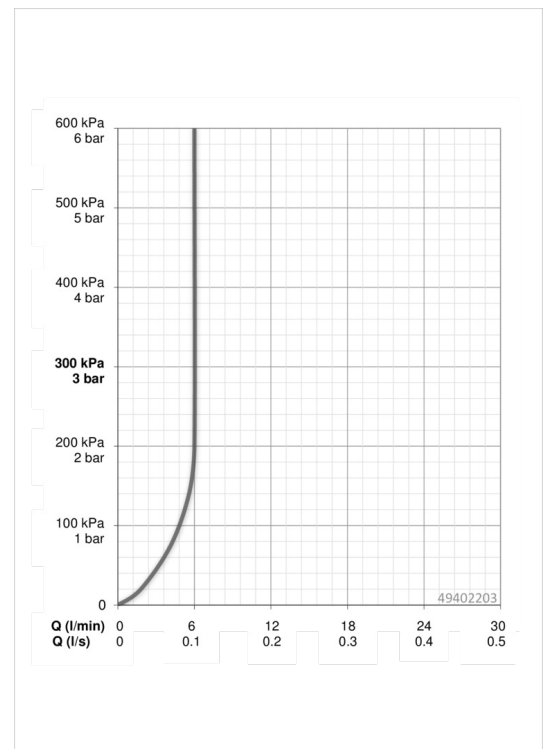

49402203

HANSAPRIMO

Washbasin faucet

EAN: 4015474253988

- Bathroom
- Single-grip
- Chrome
- Fixed spout
- HONEYCOMB® with improved lime protection, PCA® for a constant flow rate regardless of pressure fluctuations
- Lever with H+C symbol
- pop-up waste with draw-rod
- flexible inlet pipe(s)
- body made of DZR brass

Technical data

Flow properties

Flow-rate at 300 kPa (with flow controller) **0.10 l/s**

Technical properties

DN-size (nominal dimension) **DN15**

Connection size **G3/8**

Type approvals

DVGW **NW-6506CN0242**

KIWA **K6116/06**

ItemTypeApprovalABP **P-IX 28938/IA**

CSTB **322-M1-17/1**

ACS **16 ACC NY 205**