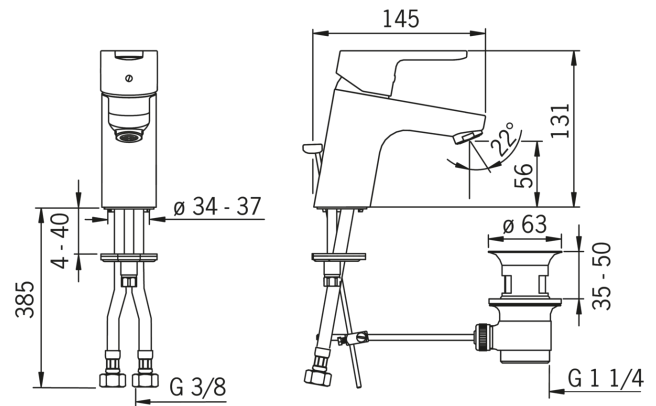

49402203

HANSAPRIMO

Washbasin faucet

EAN: 4015474253988

- Bathroom
- Single-grip
- Chrome
- Fixed spout
- HONEYCOMB® with improved lime protection, PCA® for a constant flow rate regardless of pressure fluctuations
- Lever with H+C symbol
- pop-up waste with draw-rod
- flexible inlet pipe(s)
- body made of DZR brass

Technical data

Flow properties

Flow-rate at 300 kPa (with flow controller) **0.10 l/s**

Technical properties

DN-size (nominal dimension) **DN15**

Connection size **G3/8**

Type approvals

DVGW **NW-6506CN0242**

KIWA **K6116/06**

ItemTypeApprovalABP **P-IX 28938/IA**

CSTB **322-M1-17/1**

ACS **16 ACC NY 205**

Spare parts

SP49402203

	Code
1	59913827
1.1	59904755
1.3	59912112
2	59912504
2.1	59913651
3	59913210
4	59912324
4	59913075
4.1	59912325
4.3	59912590
4.4	59905072
5.1	59913067
5.10	59902337
5.11	59912551
5.12	59912474
5.2	59904624
5.3	59913653
5.5	59904765
5.6	59904766
5.7	59912113
5.8	59913213
5.9	59912515
6	59913727
7	59904620
N.I.	59912108