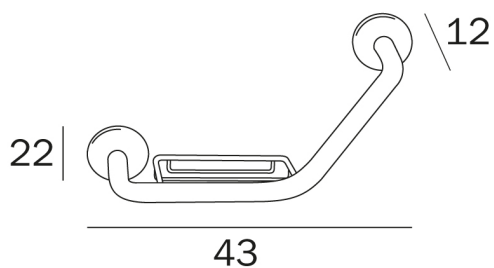

GEALUNA

design Studio Inda

COD A36920

Grab-bar with basket

TECHNICAL DESIGN

FINISHES

CR Chrome-plated

GEALUNA