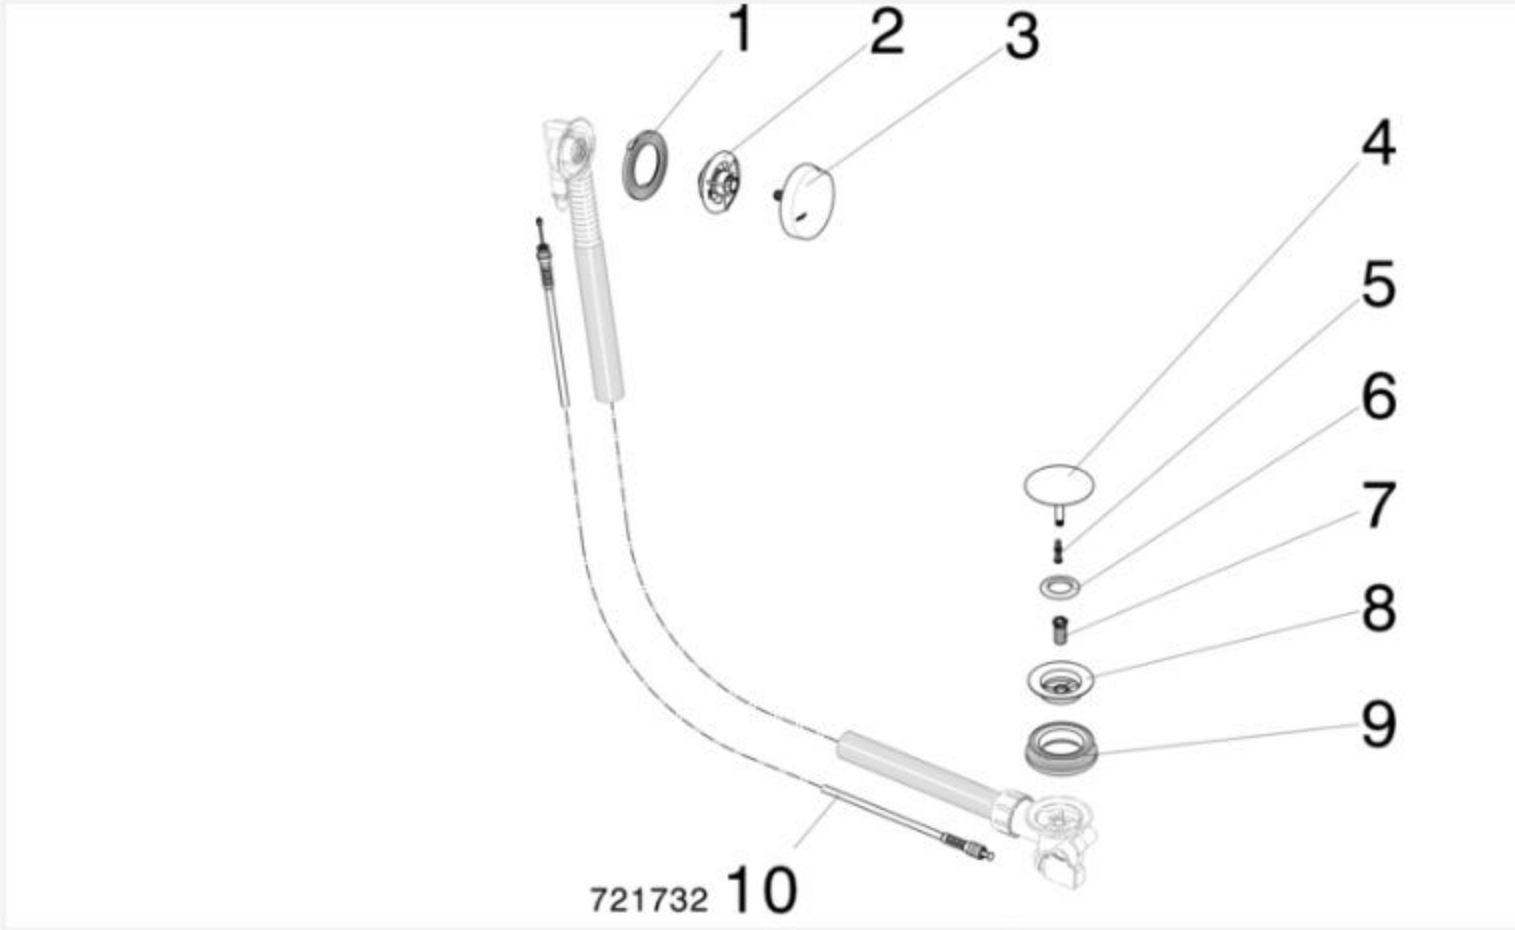

### **Simplex drain/overflow**

**flat version; only 33 mm space required behind the bathtub**

- without: odour trap

### **Components**

flexible overflow pipe, chrome-plated rotatable rosette, chrome-plated valve cone, valve stainless steel

**Model 6168.2**

# Exploded view

- 1 - Seal - Model 6162.475
- 2 - Flange - Model 6168.09
- 3 - Simplex rosette - Model 6168.02
- 4 - Valve cone - Model 6168-035
- 5 - Adjusting screw - Model 6151-912
- 6 - Seal - Model 6162-268

- 7 - Screw - Model 6162.45-593
- 8 - Valve top - Model 6162-955
- 9 - Seal - Model 6162.473
- 10 - Bowden cable - Model 6162.19