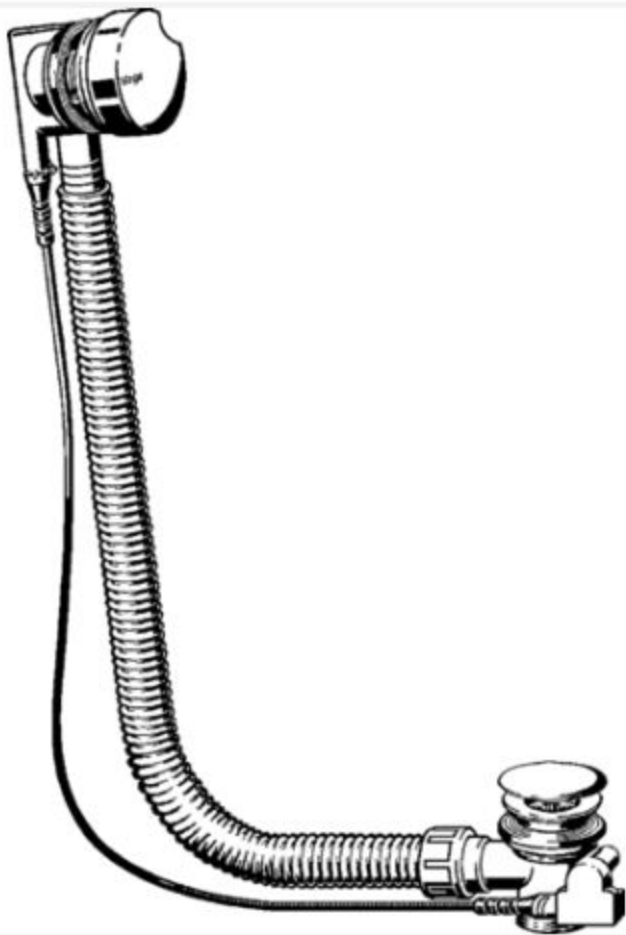

### **Simplex drain/overflow**

**flat version; only 33 mm space required behind the bathtub**

- without: odour trap

### **Components**

flexible overflow pipe, chrome-plated rotatable rosette, chrome-plated valve cone, valve stainless steel

**Model 6168.2**

# Exploded view

- 1 - Seal - Model 6162.475
- 2 - Flange - Model 6168.09
- 3 - Simplex rosette - Model 6168.02
- 4 - Valve cone - Model 6168-035
- 5 - Adjusting screw - Model 6151-912
- 6 - Seal - Model 6162-268

- 7 - Screw - Model 6162.45-593
- 8 - Valve top - Model 6162-955
- 9 - Seal - Model 6162.473
- 10 - Bowden cable - Model 6162.19