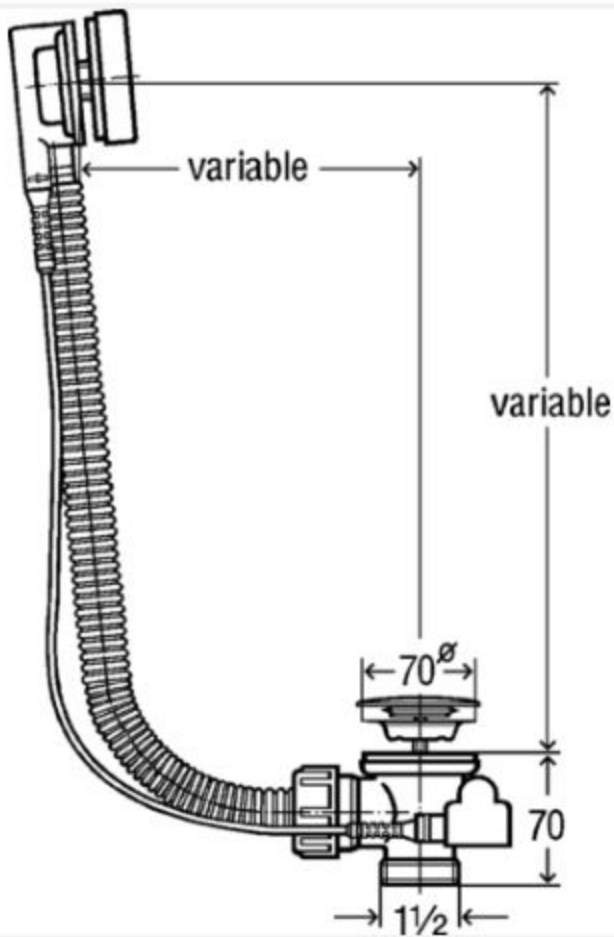

### **Simplex drain/overflow**

**flat version; only 33 mm space required behind the bathtub**

- without: odour trap

### **Components**

flexible overflow pipe, chrome-plated rotatable rosette, chrome-plated valve cone, valve stainless steel

**Model 6168.2**

# Exploded view

- 1 - Seal - Model 6162.475
- 2 - Flange - Model 6168.09
- 3 - Simplex rosette - Model 6168.02
- 4 - Valve cone - Model 6168-035
- 5 - Adjusting screw - Model 6151-912
- 6 - Seal - Model 6162-268

- 7 - Screw - Model 6162.45-593
- 8 - Valve top - Model 6162-955
- 9 - Seal - Model 6162.473
- 10 - Bowden cable - Model 6162.19