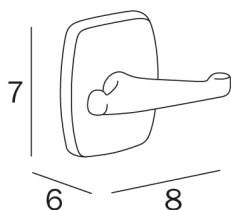

EXPORT

design Studio Inda

COD A22210

Double clothes hanger

TECHNICAL DESIGN

FINISHES

CR Chrome-plated